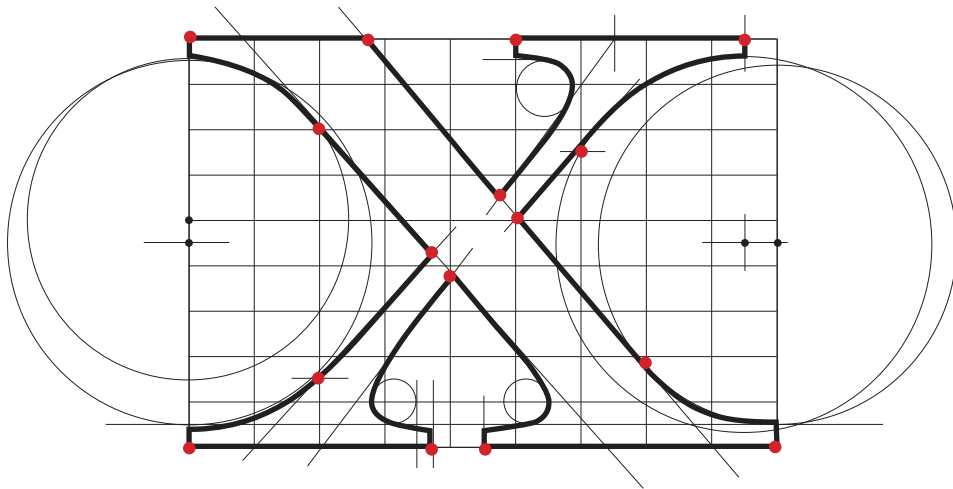

1. LOGO

Two fonts of different styles are used as a basis for the logo. The main text "clev" uses the Verdana font of regular style and is written in lowercase characters. The edges of the letters are rounded. The character width and spacing are adjusted manually. The letter "X" uses the AGGalleon font of bold style.

2. DESIGN

The logo is designed according to the "golden ratio" principle, where the longer part is the text "clev", and the smaller part is the letter "X".

The letter "X" is designed separately based on the classical font design pattern by Giovanni Piranesi. As a whole, the logotype fits in a rectangle which proportionally makes half of the "golden section". The modular grids and designs are attached.

3. CORPORATE COLORS

The logo uses two colors: black (basic) and blue (subsidiary). The blue color is composed of Cyan 80% and Magenta 50%, which corresponds much to Pantone 2727 CVC. The black color is Black 100%.

4. SLOGAN

The slogan spells out the logo as "clever extensions" and serves to reinforce the logo itself. The slogan uses the Verdana and AGGalleon fonts. The height of the main font is decreased by 10%; the character spacing is set at 50 points. The two words are separated by a double space. The letter "t" slightly overlaps the space of the adjacent letter "X" to ensure enhanced readability. The blue color of the slogan is the same as that of the logo. Instead of the black color, the grey color is used (Black 85%).