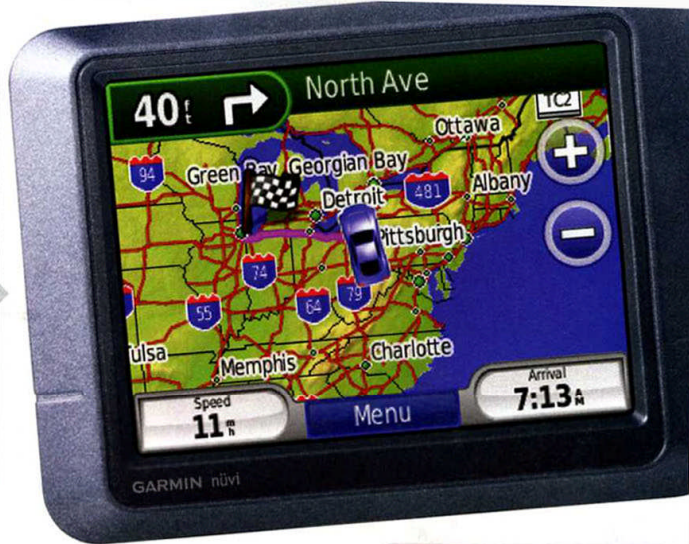

Laptop July 2008

ARRIVALS

Picture-Perfect Navigation

Like most affordable navigators, the Garmin nüvi 255 offers a 3.5-inch (320 x 240) display, and spoken turn-by-turn directions with street name pronunciation. But what makes this model stand out is Garmin Connect Photos navigation, with which users can download geo-tagged photos posted by other Garmin users and navigate to those spots. And the HotFix feature calculates your position faster by caching essential satellite info. Preloaded with City Navigator NT street maps and Garmin's standard GPS features (6 million points of interest, custom POIs, 2D and 3D maps, and optional MSN Direct), this device is ready to go right out of the box.

Garmin nüvi 255; $319; www.garmin.com

Bigger, Better Eee PC

What a difference a couple of inches makes. ASUS continues to innovate and expand the mini-notebook market with the Eee PC 900, which sports some impressive upgrades. The larger 8.9-inch, 1024 x 600-pixel display eliminates the window-sizing issue of the 7-inch (800 x 480) Eee PC 4G, while adding only a hair of extra weight at 2.2 pounds (vs. 2.0 pounds). And while the keyboard is still relatively small, the new FingerGlide feature lets you use MacBook Air–esque swipes on the touchpad, allowing for quick zooming and scrolling. Other enhancements include a sharper 1.3-megapixel webcam and double the RAM at 1GB. And you still get your choice of Windows XP (with 12GB of storage) or Linux (20GB of storage).

ASUS Eee PC 900; $549; usa.asus.com